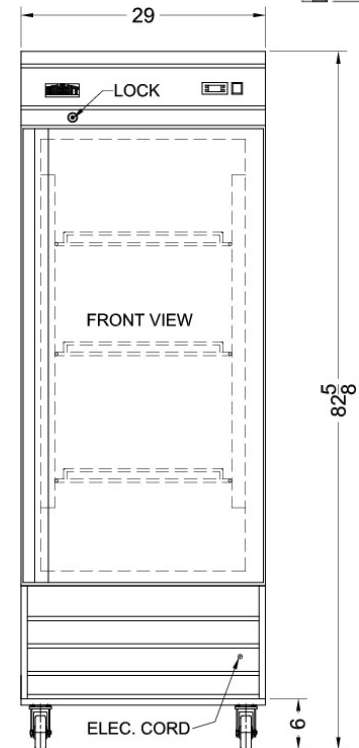

SCFF235

82.63" x 29.0" x 32.25" (H x W x D)

Commercially approved frost-free reach-in freezer in complete stainless steel; replaces SCFI235

Highlights:

Complete construction in durable 304 grade stainless steel

Self-closing door is ideal for busy locations and will stay open when pulled to 90° for easy loading

Digital thermostat with external readout for easy and accurate temperature control

True frost-free operation saves you maintenance by preventing icy buildup

Complete stainless steel construction	304 grade stainless is simple to clean and built to last
Commercially approved	ETL-S listed to NSF standards for commercial use
Frost-free operation	No-frost system simplifies maintenance
Self-closing door	Closes to save energy but will remain open when the door is opened at a 90° angle
6 inch casters	Self-locking casters for portability and more sanitary cleanup
Adjustable shelves	Slide-out shelves can sit on any level inside the refrigerator
Digital thermostat	Easy push buttons and an external temperature readout for precise temperature management
Front-mounted lock	Keep contents secure with a key lock on the door
Interior light	Automatically illuminates when you open the door
Large capacity	23 cubic feet of storage space inside

SCFF235 Specifications:

Height	82.63"
Width	29.0"
Depth	32.25"
Capacity	23.0 cu.ft.
Ext Depth with Handle	32.25"
Interior Height 1	51.25"
Interior Width 1	21.0"
Interior Depth 1	26.88"
Shipping Weight	326.0 lbs.
Weight	282.0 lbs.
Canadian Electrical Safety	ETL-C
Amps	8.6
US Electrical Safety	ETL
Voltage/Frequency	115 V AC/60 Hz
Reversible	No
Door Swing	RHD
Shelf Quantity	3
Adjustable Shelf	true
Shelf Type	Wire
Wheel Quantity	4
Defrost Type	Frost-Free
Thermostat Type	Digital
Light	true
Fan Type	Interior
Refrigerant Type	R404a
Parts/Labor Warranty	1 Year
Compressor Warranty	5 Years
Sanitation	ETL-S