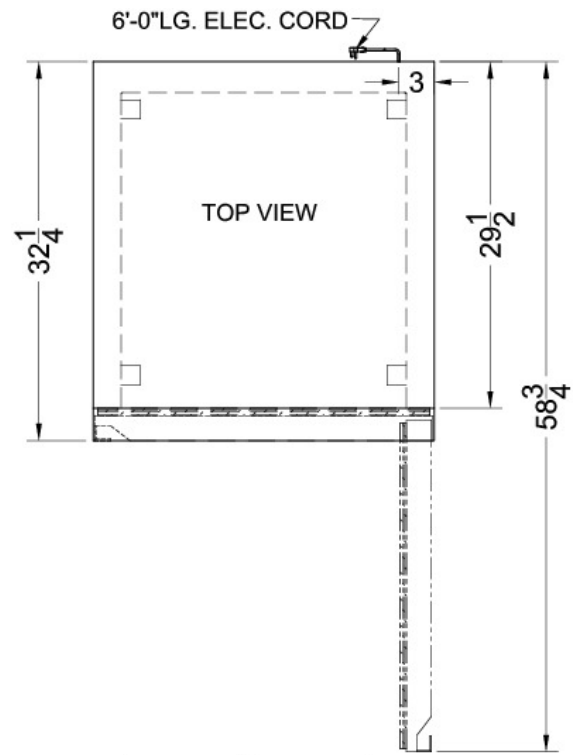

SCFF235

82.63" x 29.0" x 32.25" (H x W x D)

Commercially approved frost-free reach-in freezer in complete stainless steel; replaces SCFI235

Highlights:

Complete construction in durable 304 grade stainless steel

SCFF235 Specifications:

Height	82.63"
Width	29.0"
Depth	32.25"
Capacity	23.0 cu.ft.
Ext Depth with Handle	32.25"
Interior Height 1	51.25"
Interior Width 1	21.0"
Interior Depth 1	26.88"
Shipping Weight	326.0 lbs.
Weight	282.0 lbs.
Canadian Electrical Safety	ETL-C
Amps	8.6
US Electrical Safety	ETL
Voltage/Frequency	115 V AC/60 Hz
Reversible	No
Door Swing	RHD
Shelf Quantity	3
Adjustable Shelf	true
Shelf Type	Wire
Wheel Quantity	4
Defrost Type	Frost-Free
Thermostat Type	Digital
Light	true
Fan Type	Interior
Refrigerant Type	R404a
Parts/Labor Warranty	1 Year
Compressor Warranty	5 Years
Sanitation	ETL-S