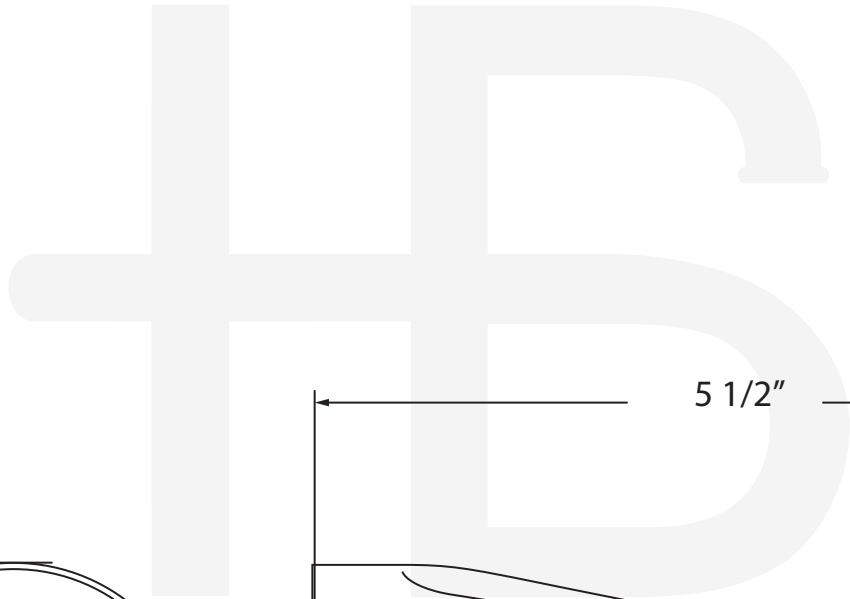

188-xx Tub Spout

Description

- Zinc die-cast tub spout with diverter
- Front diverter knob
- 1/2" connection
- CSA Certified

Colors / Finishes

- 01 - Chrome
- 12 - Satin Nickel
- 20 - Antique Bronze

Item Number	Type	Date
188-xx	Accessories	05/10/2006