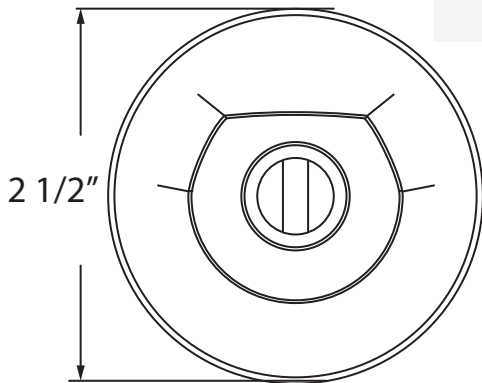

188-xx Tub Spout

Description

- Zinc die-cast tub spout with diverter
- Front diverter knob
- 1/2" connection
- CSA Certified

Colors / Finishes

- 01 - Chrome
- 12 - Satin Nickel
- 20 - Antique Bronze

Item Number	Type	Date
188-xx	Accessories	05/10/2006