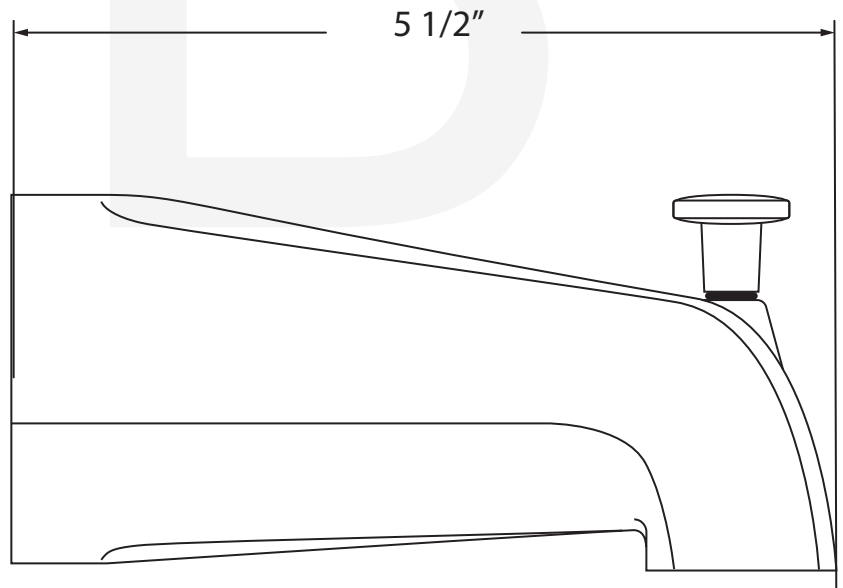

188-xx Tub Spout

Description

- Zinc die-cast tub spout with diverter
- Front diverter knob
- 1/2" connection
- CSA Certified

Colors / Finishes

- 01 - Chrome
- 12 - Satin Nickel
- 20 - Antique Bronze

Item Number	Type	Date
188-xx	Accessories	05/10/2006