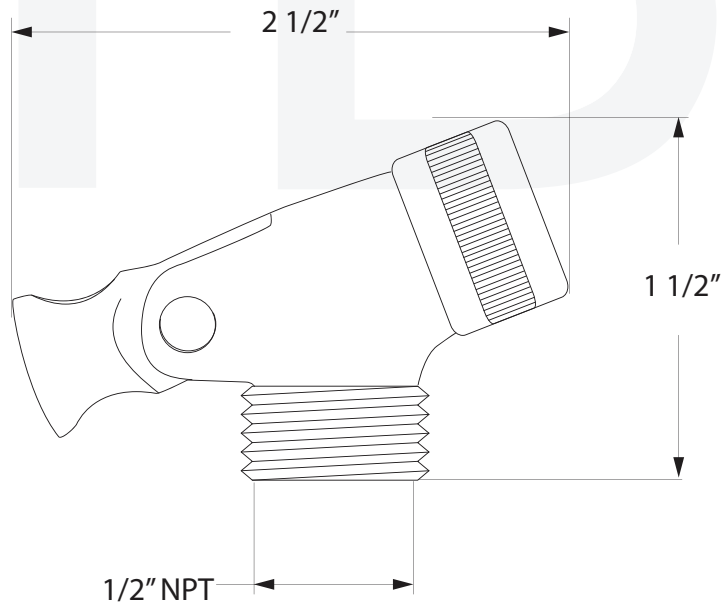

172-xx Swivel Connector

Description

- Solid brass construction
- Swivel connector for hand shower
- Standard 1/2" connections
- For use with 171-xx pin type holder

Colors / Finishes

- 01 - Chrome
- 12 - Satin Nickel
- 20 - Antique Bronze