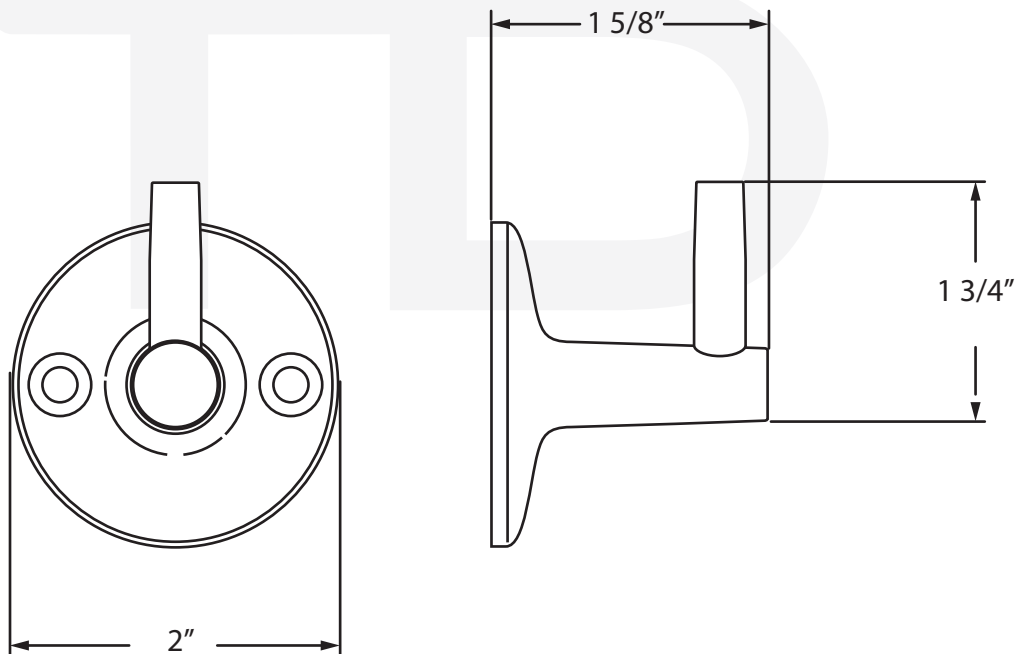

171-xx Swivel Connector

Description

- Solid brass construction
- Pin type
- Wall bracket for handset pin mount
- For use with 172-xx connector

Colors / Finishes

- 01 - Chrome
- 12 - Satin Nickel
- 20 - Antique Bronze