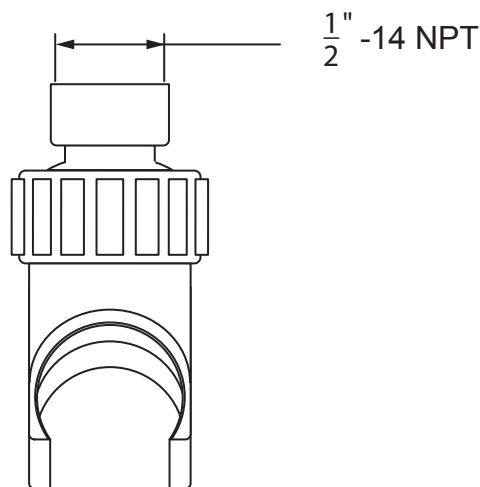

170-xx Shower Arm Bracket

Description

- ABS shower arm bracket w/ brass ball joint
- Adjustable angle

Colors / Finishes

- 01 - Chrome
- 12 - Satin Nickel
- 20 - Antique Bronze

Item Number	Type	Date
170-xx	Accessories	05/10/2006