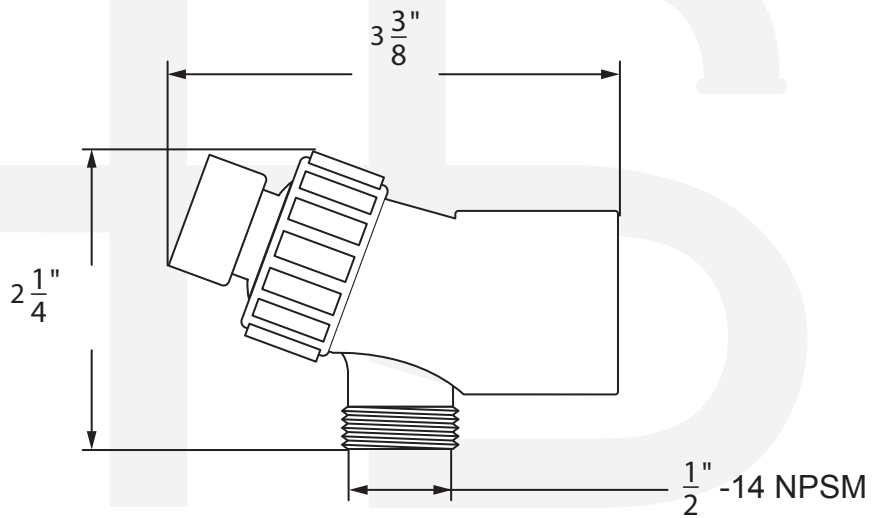

170-xx Shower Arm Bracket

Description

- ABS shower arm bracket w/ brass ball joint
- Adjustable angle

Colors / Finishes

- 01 - Chrome
- 12 - Satin Nickel
- 20 - Antique Bronze

Item Number	Type	Date
170-xx	Accessories	05/10/2006