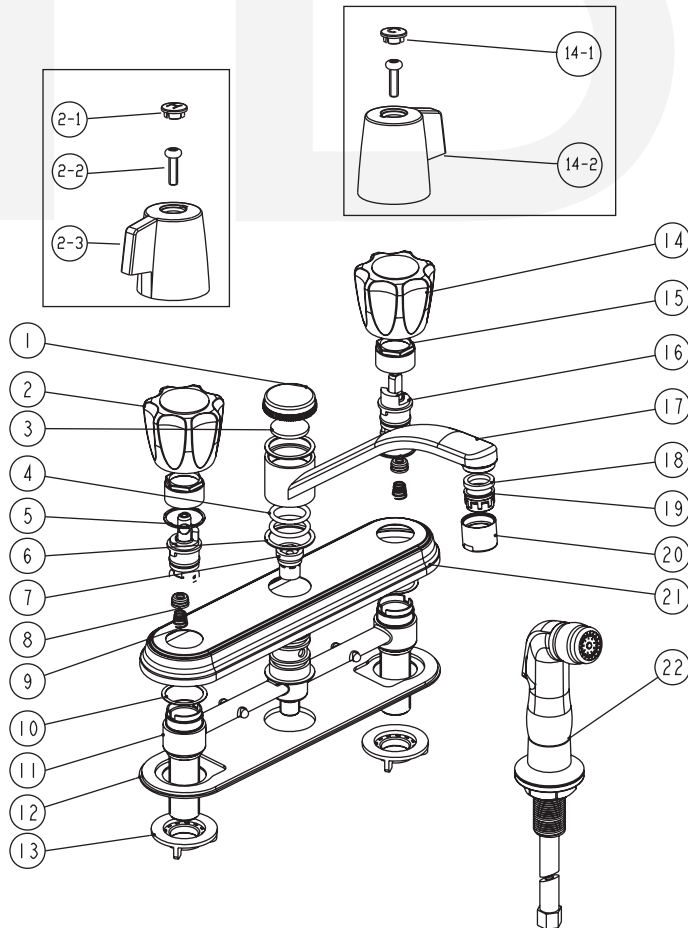

## Description

- "Reliaflo" 8" center kitchen faucet
- 360 deg swing angle, 9" metal spout
- 90 deg trun washer-less cartridges
- 1/2" NPS connections
- 1.8 GPM ASME compliant
- Hybrid waterway

• 16228

## Standards

- Complies with IAPMO UPC/cUPC
- California AB1953 compliant
- NSF - 61-9 tested and compliant
- ADA Accessibility Guidelines for Buildings and Facilities - 4.27.4 Controls and Mechanisms (lever handles only)
- CALGreen compliant

## BREAK DOWN Component Parts List

NO.	Part No	Qty		
		16220	10220	10230
01	CTCZ0095	1	1	1
02	ATBH0071		1	1
02-1	CTCP0191-XH	1		
02-2	CTST0057	2		
02-3	CTHP0042	1		
03	CTWR0308	1	1	1
04	CTRR0158	2	2	2
05	CTWP0075	2	2	2
06	CTWP0230	2	2	2
07	ATBA0135			1
08	CTWR0312	2	2	2
09	CTBT0080	2	2	2
10	CTWT0076	2	2	2
11	CTYN0062			1
11	CTYN0063	1	1	
12	CTKP0132	1	1	1
13	CTNP0011	2	2	2
14	ATBH0070			1
14-1	CTCT0191-XC	1		
14-2	CTHP0041	1		
15	CTNZ0004	2	2	2
16	ATBA0125	2	2	2
17	ATBF1019	1	1	1
18	CTWR0254	1	1	1
19	ATBX0037	1	1	1
20	CTXB0056	1	1	1
21	CTCT0057	1	1	1
22	ATBP0265			1