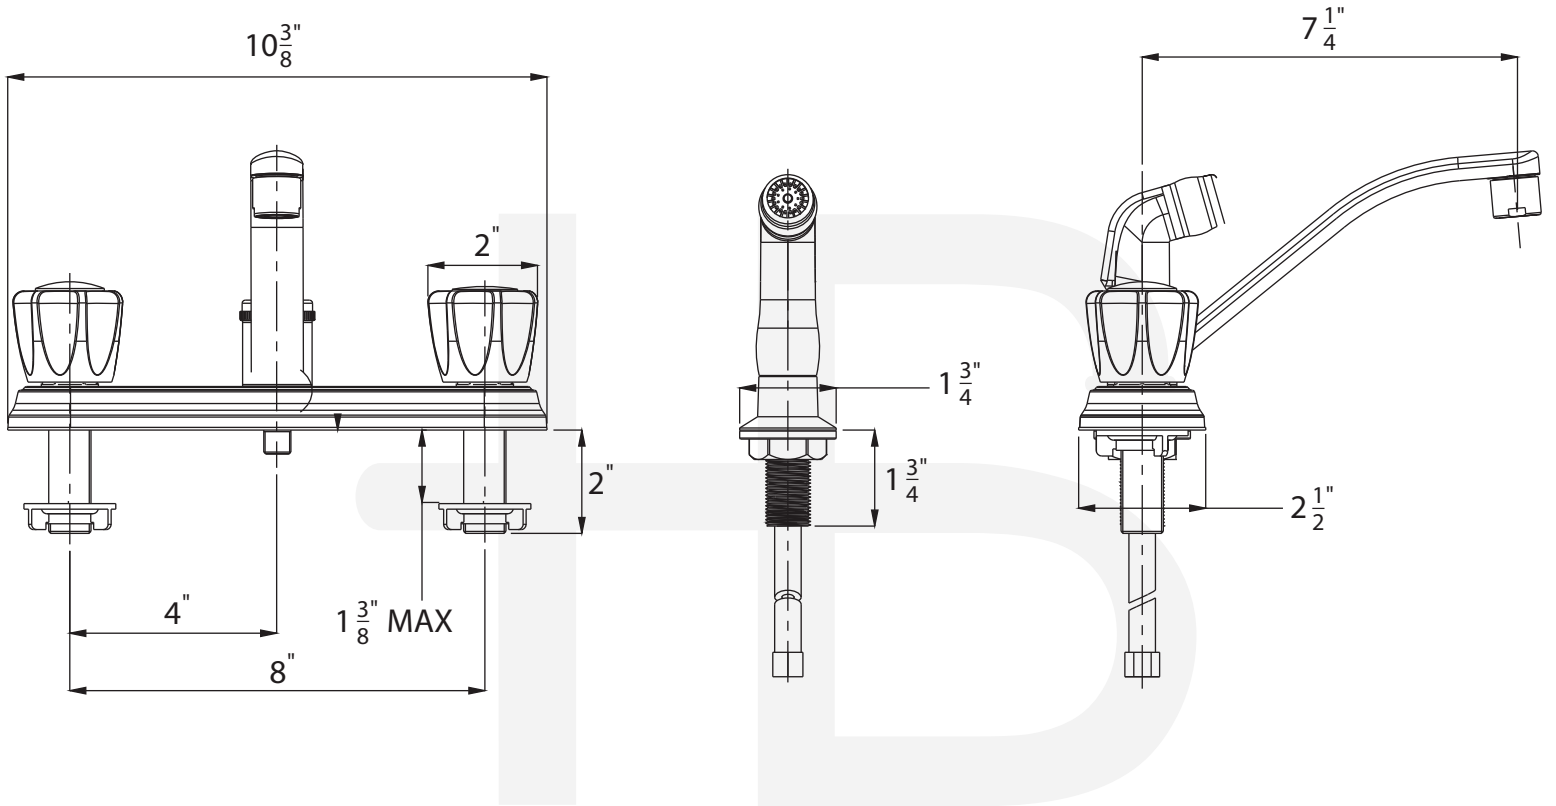

## Description

- "Reliaflo" 8" center kitchen faucet
- 360 deg swing angle, 9" metal spout
- 90 deg trun washer-less cartridges
- 1/2" NPS connections
- 1.8 GPM ASME compliant
- Hybrid waterway

• 16228

## Standards

- Complies with IAPMO UPC/cUPC
- California AB1953 compliant
- NSF - 61-9 tested and compliant
- ADA Accessibility Guidelines for Buildings and Facilities - 4.27.4 Controls and Mechanisms (lever handles only)
- CALGreen compliant

## BREAK DOWN Component Parts List

NO.	Part No	Qty		
		16220	10220	10230
01	CTCZ0095	1	1	1
02	ATBH0071		1	1
02-1	CTCP0191-XH	1		
02-2	CTST0057	2		
02-3	CTHP0042	1		
03	CTWR0308	1	1	1
04	CTRR0158	2	2	2
05	CTWP0075	2	2	2
06	CTWP0230	2	2	2
07	ATBA0135			1
08	CTWR0312	2	2	2
09	CTBT0080	2	2	2
10	CTWT0076	2	2	2
11	CTYN0062			1
11	CTYN0063	1	1	
12	CTKP0132	1	1	1
13	CTNP0011	2	2	2
14	ATBH0070			1
14-1	CTCT0191-XC	1		
14-2	CTHP0041	1		
15	CTNZ0004	2	2	2
16	ATBA0125	2	2	2
17	ATBF1019	1	1	1
18	CTWR0254	1	1	1
19	ATBX0037	1	1	1
20	CTXB0056	1	1	1
21	CTCT0057	1	1	1
22	ATBP0265			1