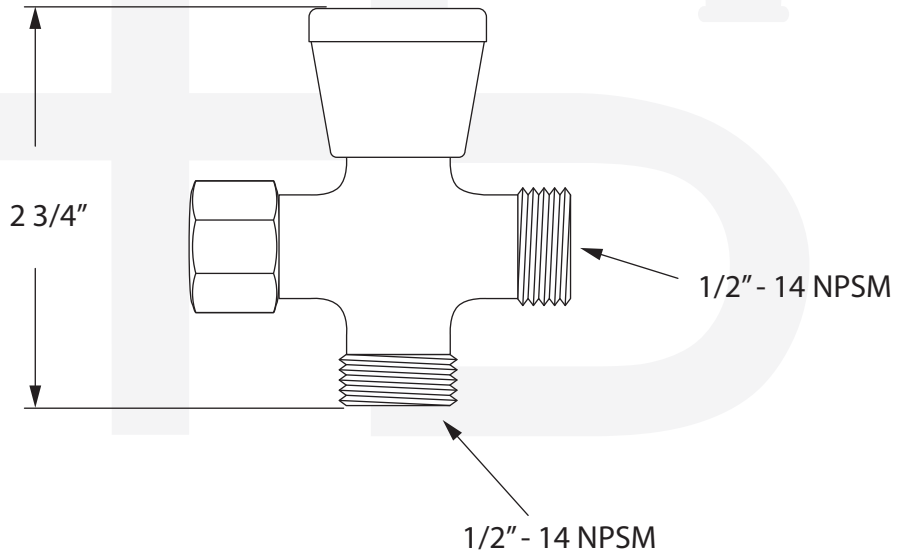

161-xx Shower Diverter

Description

- Arm-mount shower diverter
- Solid brass construction
- Pull type knob
- Divert from shower head to hand shower
- Standard 1/2" connections

Colors / Finishes

- 01 - Chrome
- 12 - Satin Nickel
- 20 - Antique Bronze

Item Number	Type	Date
161-xx	Accessories	05/10/2006