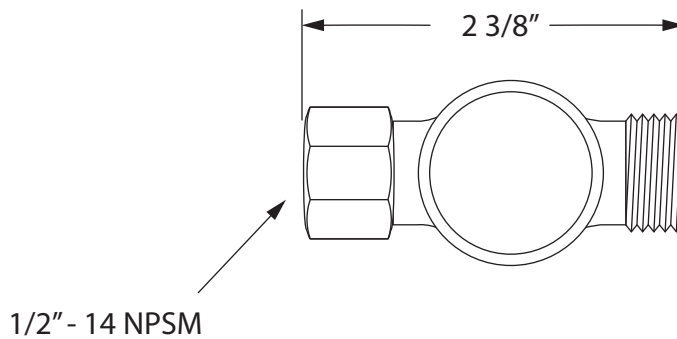

161-xx Shower Diverter

Description

- Arm-mount shower diverter
- Solid brass construction
- Pull type knob
- Divert from shower head to hand shower
- Standard 1/2" connections

Colors / Finishes

- 01 - Chrome
- 12 - Satin Nickel
- 20 - Antique Bronze