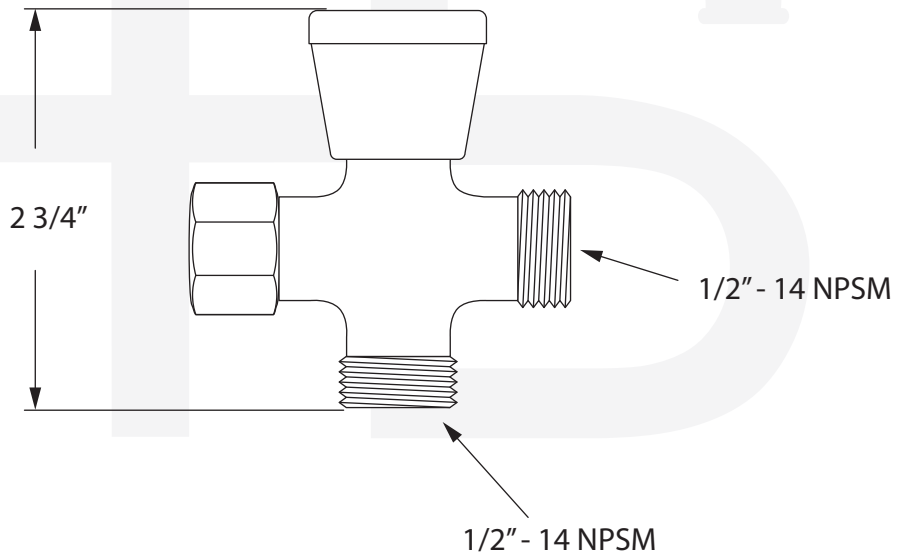

161-xx Shower Diverter

Description

- Arm-mount shower diverter
- Solid brass construction
- Pull type knob
- Divert from shower head to hand shower
- Standard 1/2" connections

Colors / Finishes

- 01 - Chrome
- 12 - Satin Nickel
- 20 - Antique Bronze

Item Number	Type	Date
161-xx	Accessories	05/10/2006