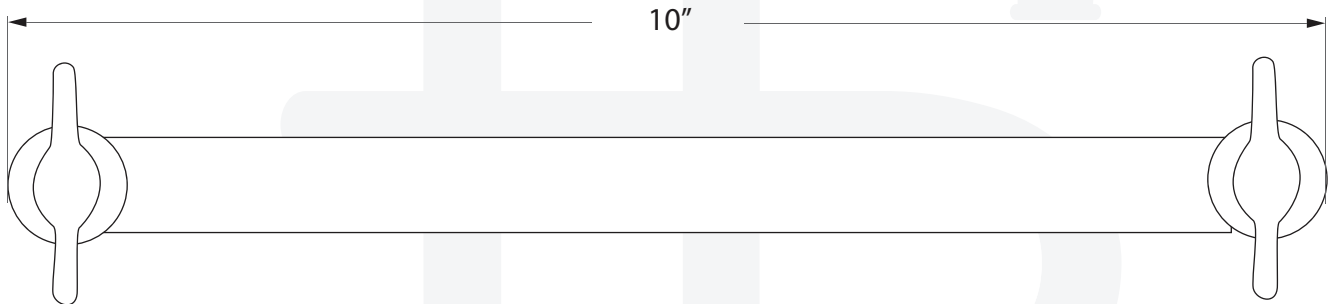

## 153-xx Directional Shower Arm

### Description

- 10" brass directional shower arm
- Adjustable angles
- Head room increase up to 9"

### Colors / Finishes

- 01 - Chrome
- 12 - Satin Nickel
- 20 - Antique Bronze

10"

Item Number	Type	Date
153-xx	Accessories	05/08/2006