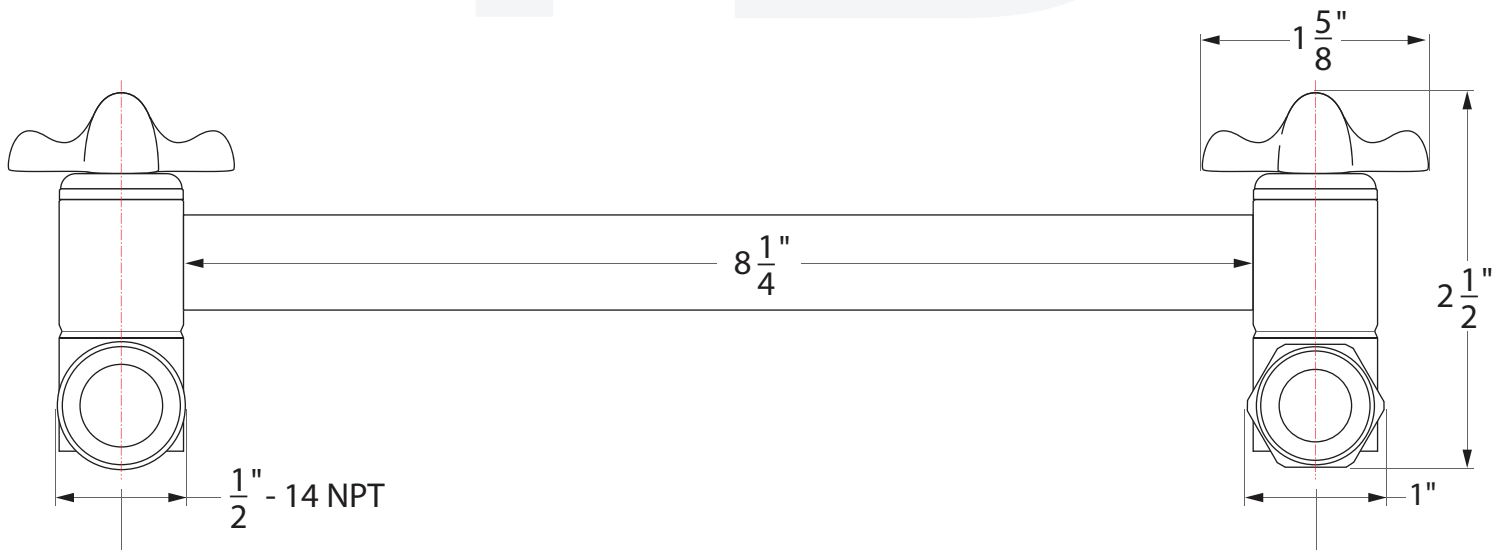

Item Number	Type	Date
153-xx	Accessories	05/08/2006