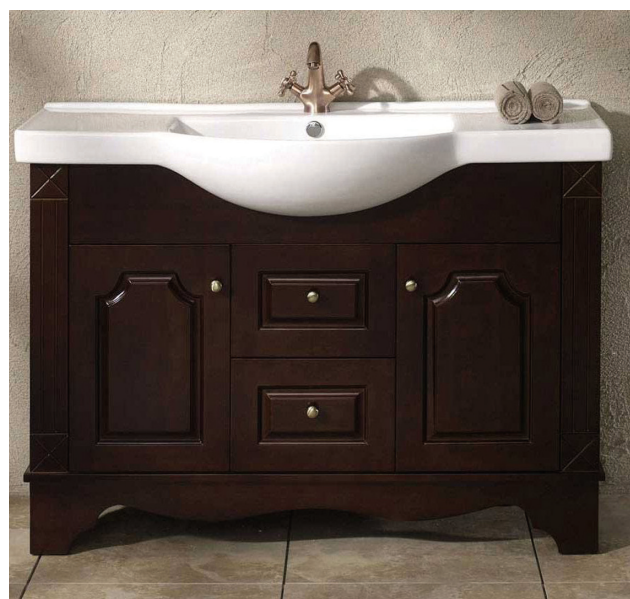

Shown with vanity legs (147-000-5049)
Double Vanity 147-519-5831
 71" w x 15" d x 30" h
Sink 147-519-5813
Mirror w/ Shelves 147-519-5835
 66" w x 5" d x 32" h
Wall Cabinet 147-519-5038
 16" w x 13" d x 71" h

Single Vanity 147-140-5331
 60" w x 18" d x 29" h
Mirror 147-140-5745
 59" w x 1" d x 32" h
Wall Cabinet 147-140-5036
 13" w x 9" d x 43" h

Single Vanity 147-122-5231
 48" w x 20" d x 34" h
Sink 147-122-5212

Single Vanity 147-130-5211
 48" w x 19" d x 23" h

James Martin Furniture

www.jamesmartinfurniture.com

Vanities / Mirrors

Single Vanity 147-140-5311
60" w x 18" d x 22" h

Double Vanity 147-519-5811
71" w x 15" d x 23" h
Sink 147-519-5813
Mirror w/ Shelves 147-519-5815
66" w x 5" d x 32" h

Double Vanity 147-118-5731
63" w x 20" d x 30" h
63" Mirror 147-118-5735
63" w x .30" d x 36" h

Single Vanity 147-118-5131
40" w x 20" d x 22" h
40" Mirror 147-118-5345
40" w x .20" d x 36" h

Single Vanity 147-519-5131
39" w x 14" d x 30" h
Sink 147-519-5133
Mirror w/ Shelves 147-519-5235
38" w x 32" d x 33" h