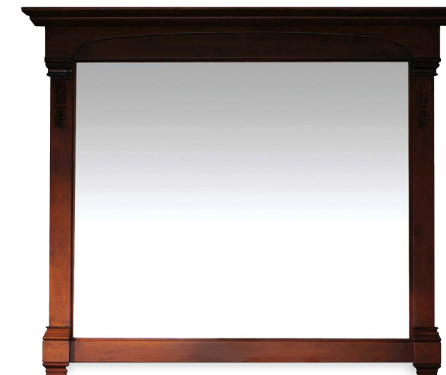

72" Double Vanity  
72" w x 23" d x 35" h  
Weight: 309 lb  
Cubic Feet: 46

26" Mirror

40 / 47" Mirrors

30" Linen Cabinet

Harvest

Burnished Mahogany

Cottage

Antique Ocean  
(Not available on 72" Vanities)