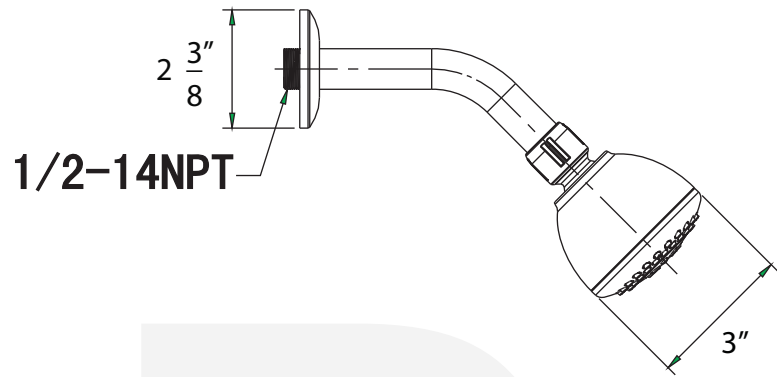

Item Number	Type	Date
14630-xx	Tub and Shower	3/23/2011