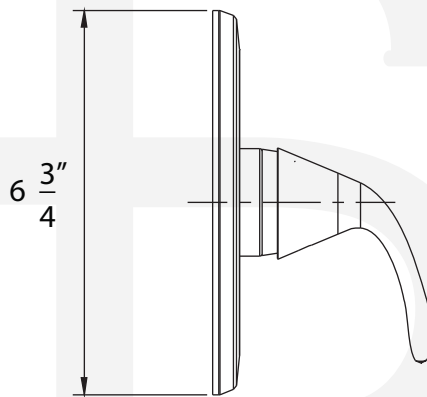

Item Number	Type	Date
14630-xx	Tub and Shower	3/23/2011