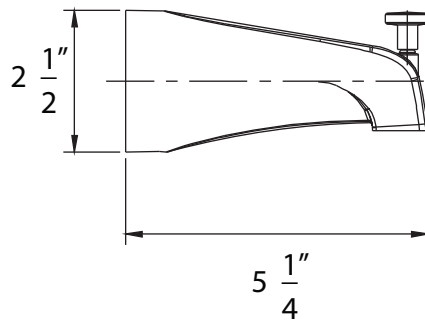

Item Number	Type	Date
14630-xx	Tub and Shower	3/23/2011