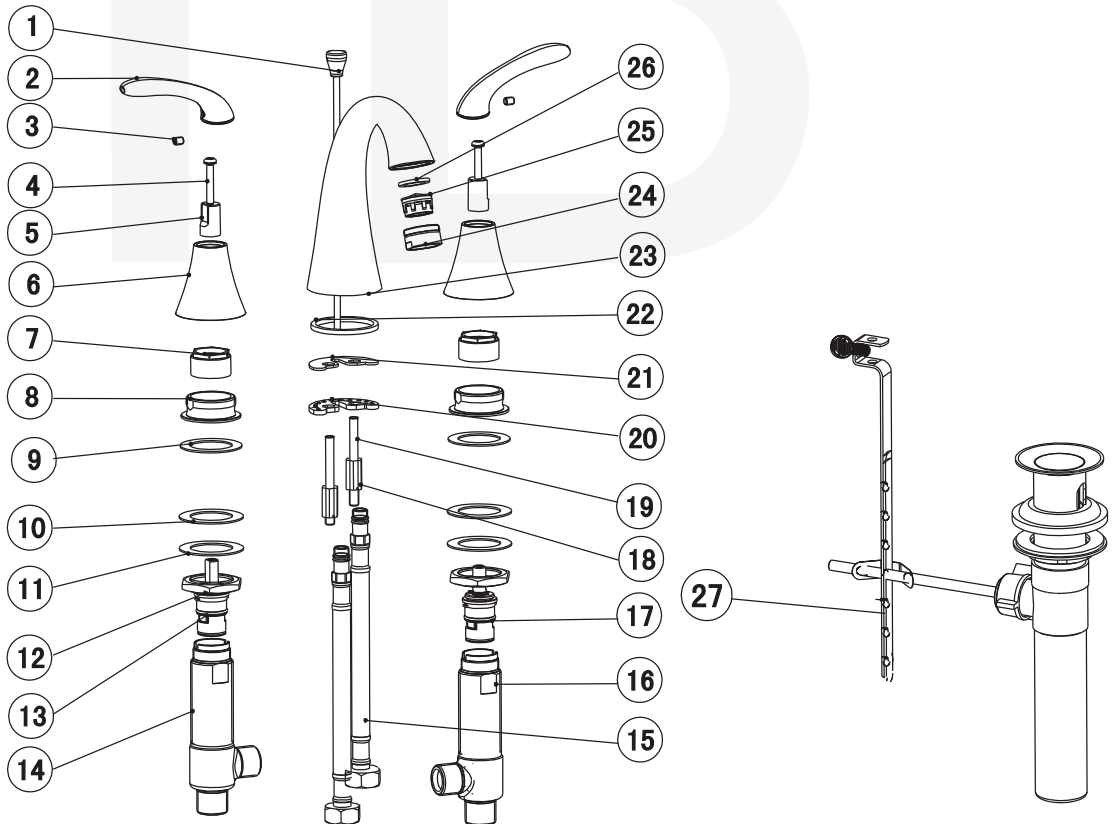

14451-xx - Trend Widespread faucet

Description

- Metal lever handles
- "Trend" 8"- 16" wide spread lavatory faucet
- 90 deg turn ceramic disc cartridges
- Brass Pop-up
- 1/2" NPT connections
- 1.5 GPM ASME compliant

Colors / Finishes

- 01 - Chrome
- 72 - PVD Satin Nickel

• 14451-xx

BREAK DOWN Component Parts List

NO.	Part No	Qty
01	ATBM0025	1
02	CTHZ0331	2
03	CTST0117	2
04	CTST1005	2
05	CTCP0378	2
06	CTCZ0161	2
07	CTNZ0004	2
08	CTNB0282	2
09	CTWR0297	2
10	CTWR0216	2
11	CTWT0039	2
12	CTNT0022	2
13	ATBA0128	1
14	CTPN0032	1
15	ATBP0068	2
16	CTPN0033	1
17	ATBA0127	1
18	CTNB0063	2
19	CTST0011	2
20	CTWT0059	1
21	CTWR0028	1
22	CTWR0290	1
23	CTFN0010	1
24	CTXB0057	1
25	ATBX0037	1
26	CTWR0021	1
27	ATAA0067	1

Item Number	Type	Date
14451-xx	Widespread Faucet	11/6/2013