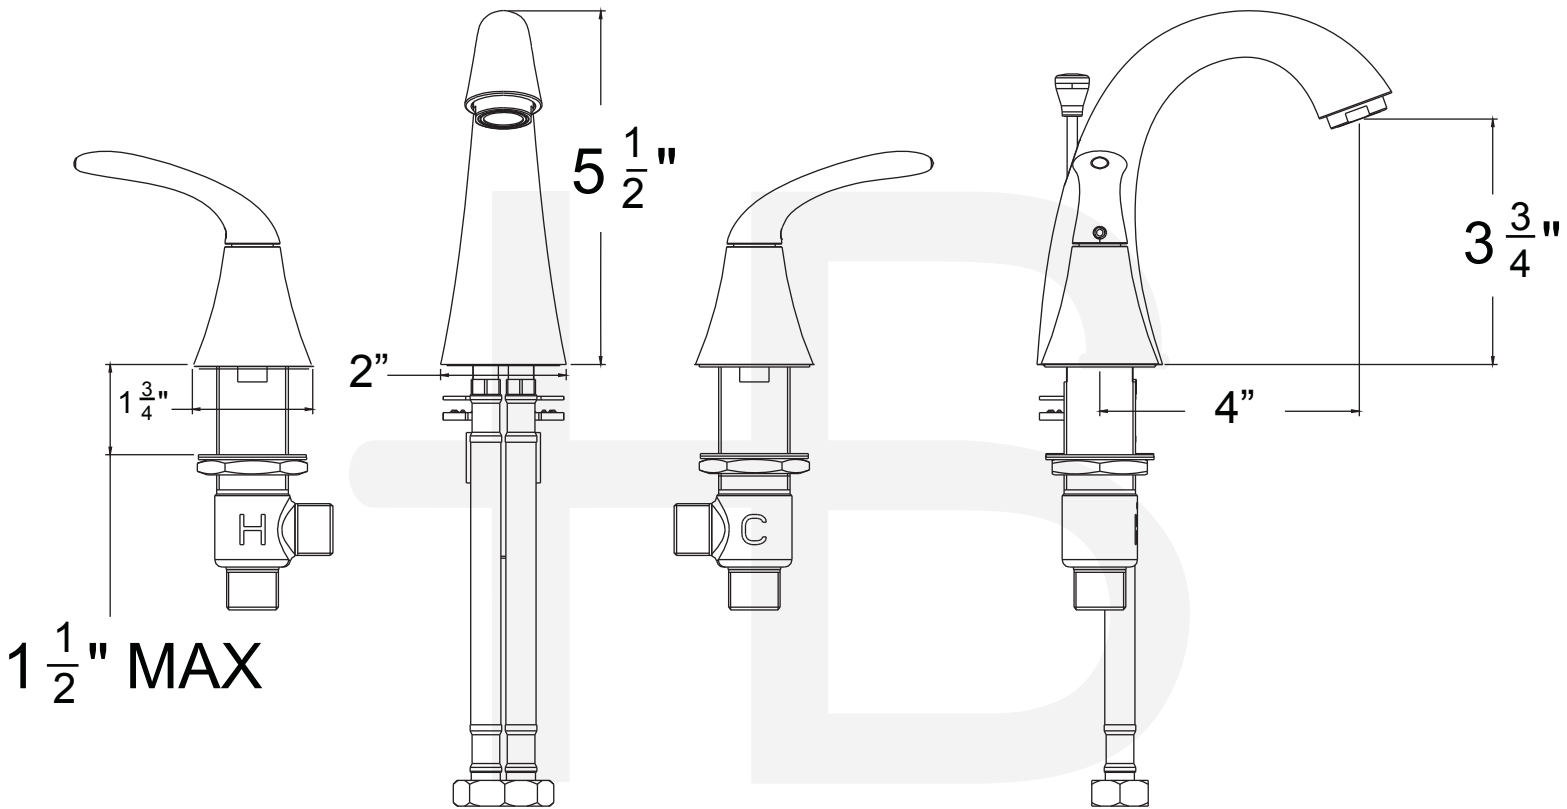

14451-xx - Trend Widespread faucet

Description

- Metal lever handles
- "Trend" 8"- 16" wide spread lavatory faucet
- 90 deg turn ceramic disc cartridges
- Brass Pop-up
- 1/2" NPT connections
- 1.5 GPM ASME compliant

Colors / Finishes

- 01 - Chrome
- 72 - PVD Satin Nickel

• 14451-xx

BREAK DOWN Component Parts List

NO.	Part No	Qty
01	ATBM0025	1
02	CTHZ0331	2
03	CTST0117	2
04	CTST1005	2
05	CTCP0378	2
06	CTCZ0161	2
07	CTNZ0004	2
08	CTNB0282	2
09	CTWR0297	2
10	CTWR0216	2
11	CTWT0039	2
12	CTNT0022	2
13	ATBA0128	1
14	CTPN0032	1
15	ATBP0068	2
16	CTPN0033	1
17	ATBA0127	1
18	CTNB0063	2
19	CTST0011	2
20	CTWT0059	1
21	CTWR0028	1
22	CTWR0290	1
23	CTFN0010	1
24	CTXB0057	1
25	ATBX0037	1
26	CTWR0021	1
27	ATAA0067	1

Item Number	Type	Date
14451-xx	Widespread Faucet	11/6/2013