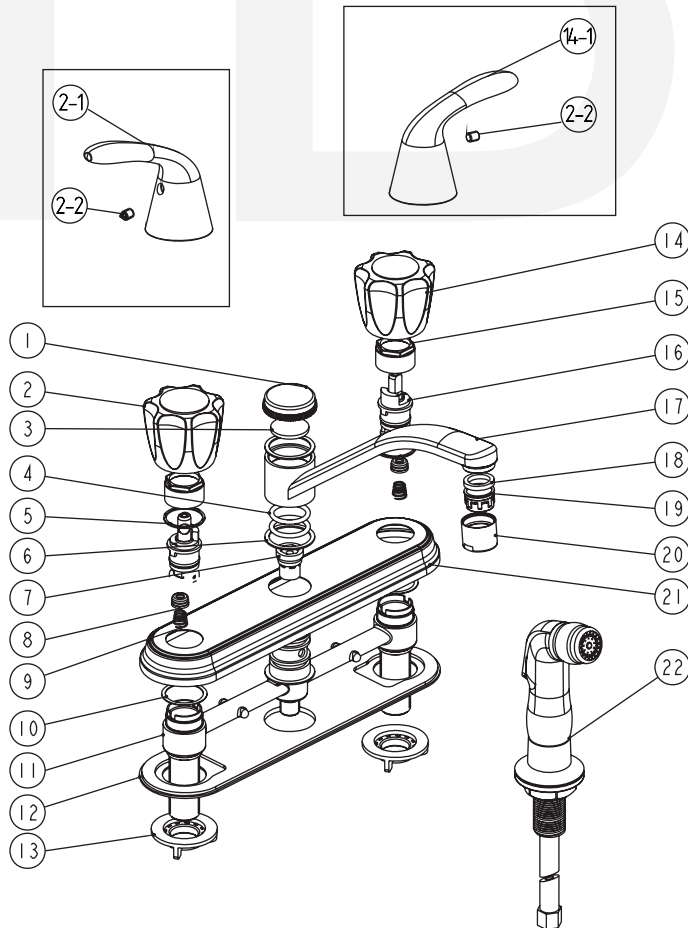

Kitchen Faucet
14228-xx, 14238-xx

Description

- "Reliaflo" 8" center kitchen faucet
- 360 deg swing angle
- 90 deg turn washer-less cartridges
- 1/2" NPS connections
- 1.8 GPM ASME compliant
- Side sprayer with model number 14238-xx

Standards

- Complies with IAPMO UPC/cUPC
- California AB1953 compliant
- NSF - 61-9 tested and compliant
- ADA Accessibility Guidelines for Buildings and Facilities - 4.27.4 Controls and Mechanisms (lever handles only)
- CALGreen compliant

• 14228-xx

• 14238-xx

Colors / Finishes

01 - Chrome

BREAK DOWN
Component Parts List

NO.	Part No	Qty	14228	14238
01	CTCZ0095	1	1	
02	ATBH0071			
02-1	CTRR0155-XL	1	1	
02-2	CTST0117	2	2	
03	CTWR0308	1	1	
04	CTRR0158	2	2	
05	CTWP0075	2	2	
06	CTWP0230	2	2	
07	ATBA0135		1	
08	CTWR0312	2	2	
09	CTBT0080	2	2	
10	CTWT0076	2	2	
11	CTYN0062		1	
11	CTYN0063	1		
12	CTKP0132	1	1	
13	CTNP0011	2	2	
14	ATBH0070			
14-1	CTCZ0320	1	1	
15	CTNZ0004	2	2	
16	ATBA0125	2	2	
17	ATBF1019	1	1	
18	CTWR0254	1	1	
19	ATBX0037	1	1	
20	CTXB0056	1	1	
21	CTCT0057	1	1	
22	ATBP0265		1	

Item Number	Type	Date
14228-xx 14238-xx	Kitchen faucet	7/25/2014