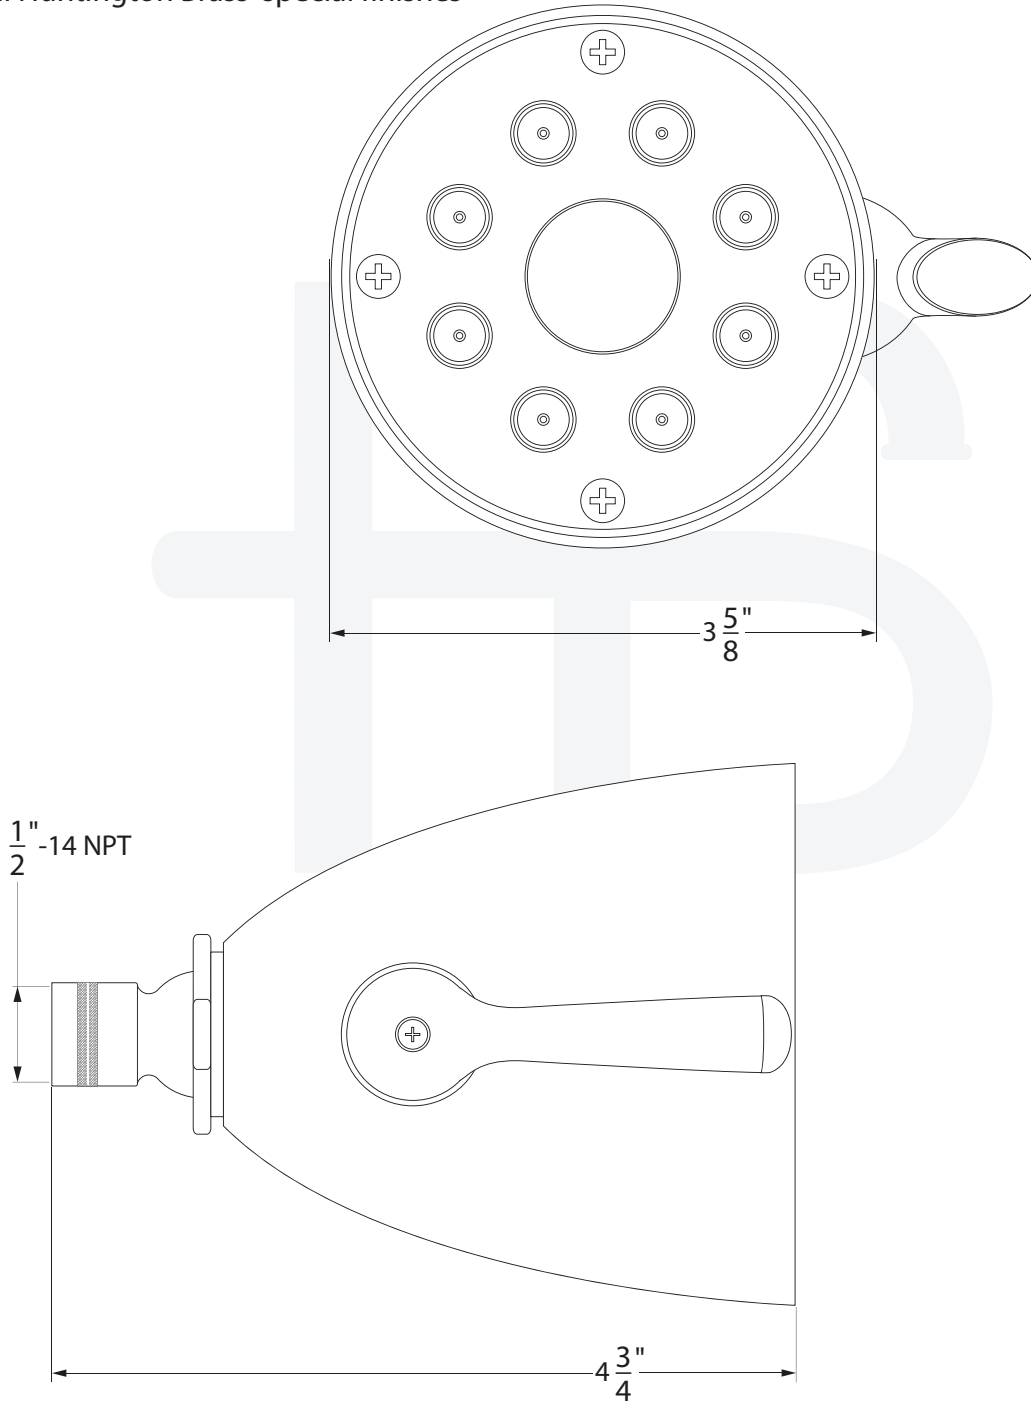

139-xx

Description

- 2.0 GPM at 60 PSI (Other GPM available upon request)
- 3 5/8" face diameter
- 8 jet adjustable spray
- 1/2" IPS connection w/ washer
- Solid brass construction
- * Available in all Huntington Brass special finishes

Item Number	Type	Version	Date
139-xx	Shower Head	D	07/29/2005