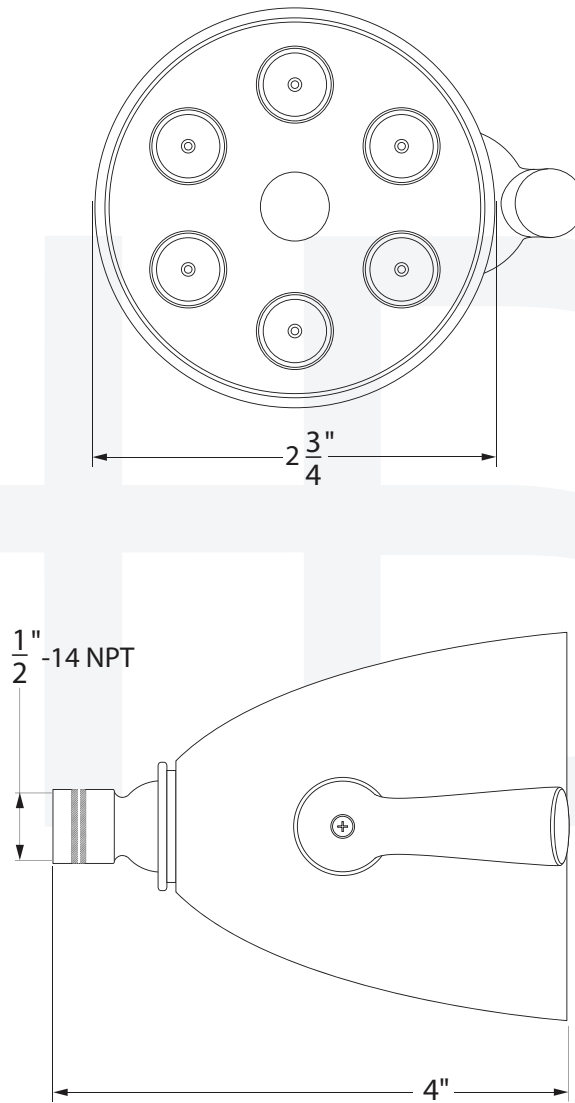

138-Axx

Description

- 2.0 GPM at 60 PSI (Other GPM available upon request)
- 2 3/4" face diameter
- 6 jet adjustable spray
- 1/2" IPS connection w/ washer
- Solid brass construction
- * Available in all Huntington Brass special finishes

Item Number	Type	Date
138-Axx	Accessories	05/08/2006