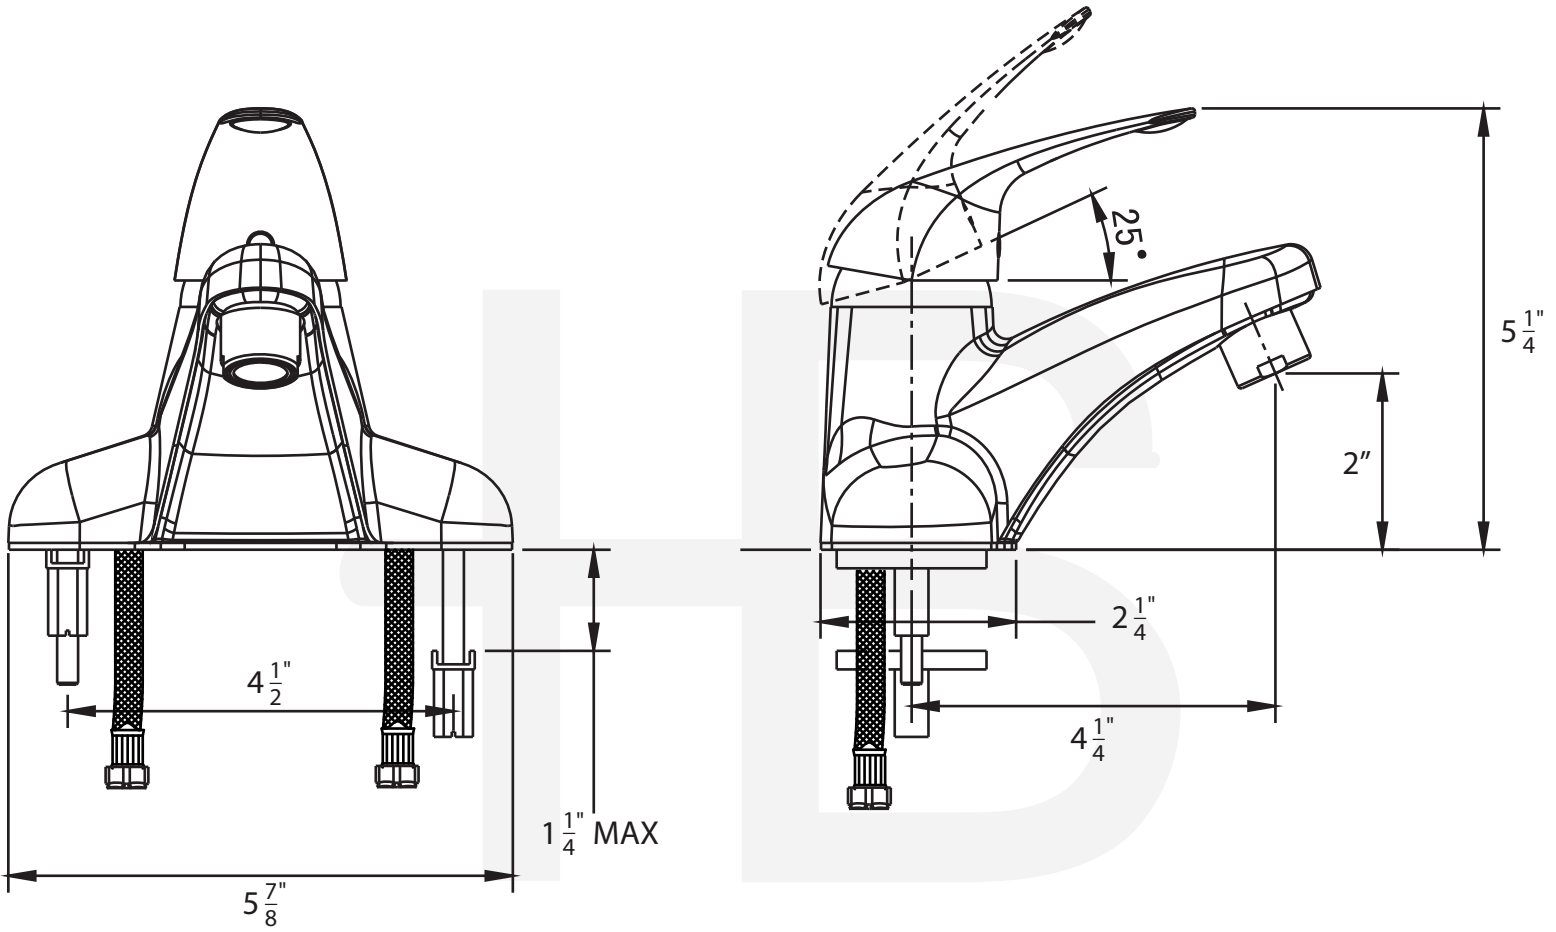

Item Number	Type	Date
12361-xx	Center Set	2/24/2011