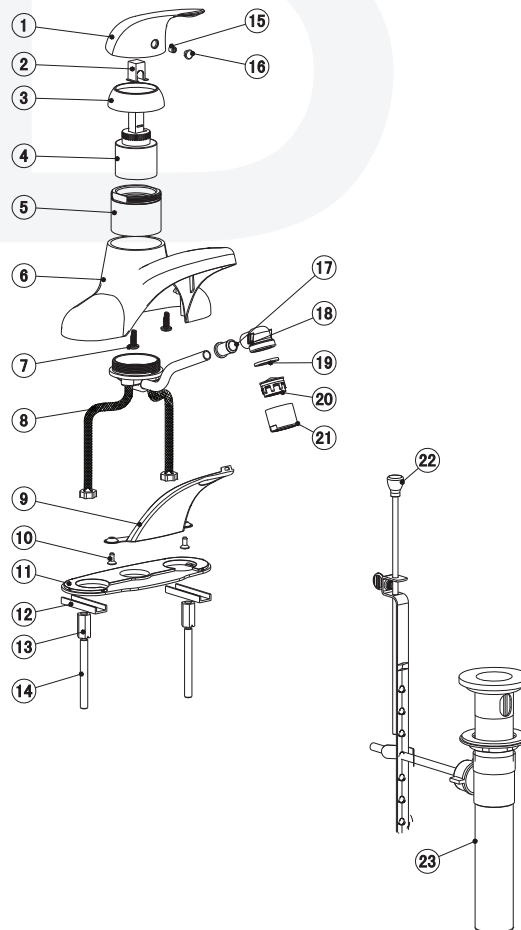

## Description

- Metal lever handle
- "Reliaflo" 4" center set lavatory faucet
- Zinc die cast housing
- Ceramic disc cartridge
- Brass pop-up
- 20" SS braided hoses with 3/8" compression nuts
- 1.5 GPM ASME compliant
- Hybrid Waterway

## BREAK DOWN Component Parts List

NO.	Part No	Qty
01	CTHZ0312	1
02	CTKP0020	1
03	CTCP0192	1
04	ATBA0121	1
05	CTCT0050	1
06	CTGZ0175	1
07	CTST0082	2
08	ATBY1011	1
09	CTCT0049	1
10	CTST0014	2
11	CTKP0130	1
12	CTKT0012	2
13	CTNB0063	2
14	CTST0011	2
15	CTST4101	1
16	CTCP0072	1
17	CTWR0234	1
18	CTFP0012	1
19	CTWR0021	1
20	ATBX0040	1
21	CTXB0056	1
22	ATBM0022	1
23	ATAA0067	1

Item Number	Type	Date
12361-xx	Center Set	2/24/2011