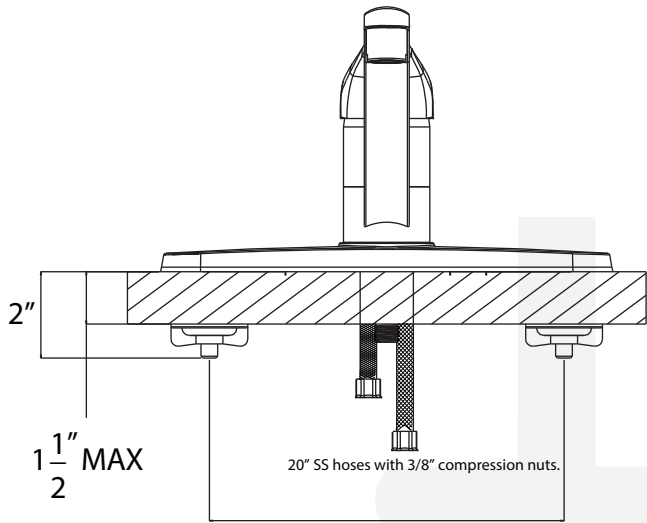

12148-xx, 12158-xx - 8" Kitchen Faucet

Description

- "Reliaflo" 8" center kitchen faucet
- 360 deg swing angle, 9" metal spout
- Ceramic disc cartridge
- 20" SS braided hoses with 3/8" compression nuts
- 1.8 GPM ASME Compliant
- Hybrid Waterway

• 12158-xx

• 12148-xx

Colors / Finishes

- 01 - Chrome
- 72 - Satin Nickel

BREAK DOWN Component Parts List

NO.	Part No	Qty	
		12140	12150
01	CTHZ0195	1	1
02	CTKP0020	1	1
03	CTCT0054	1	1
04	CTKB0057	1	1
05	CTRR0091	1	1
06	CTCT0055	1	1
07	ATBA0121	1	1
08	CTWP0014	2	2
09	ATBF0136	1	1
10	CTWR0128	2	2
11	ATBA0110		1
12	ATBY1013	1	
12	ATBY1014		1
13	CTCZ0176	1	1
14	ATBP0265		1
15	CTQP0023	2	2
16	CTNP0039	2	2
17	CTST0145	2	2
18	CTWP0074	1	1
19	CTST1000	3	3
20	CTWT0075	1	1
21	CTXB0056	1	1
22	ATBX0037	1	1
23	CTWR0254	1	1
24	CCQT0002	1	1
25	CTCP0072	1	1
26	CTST4101	1	1