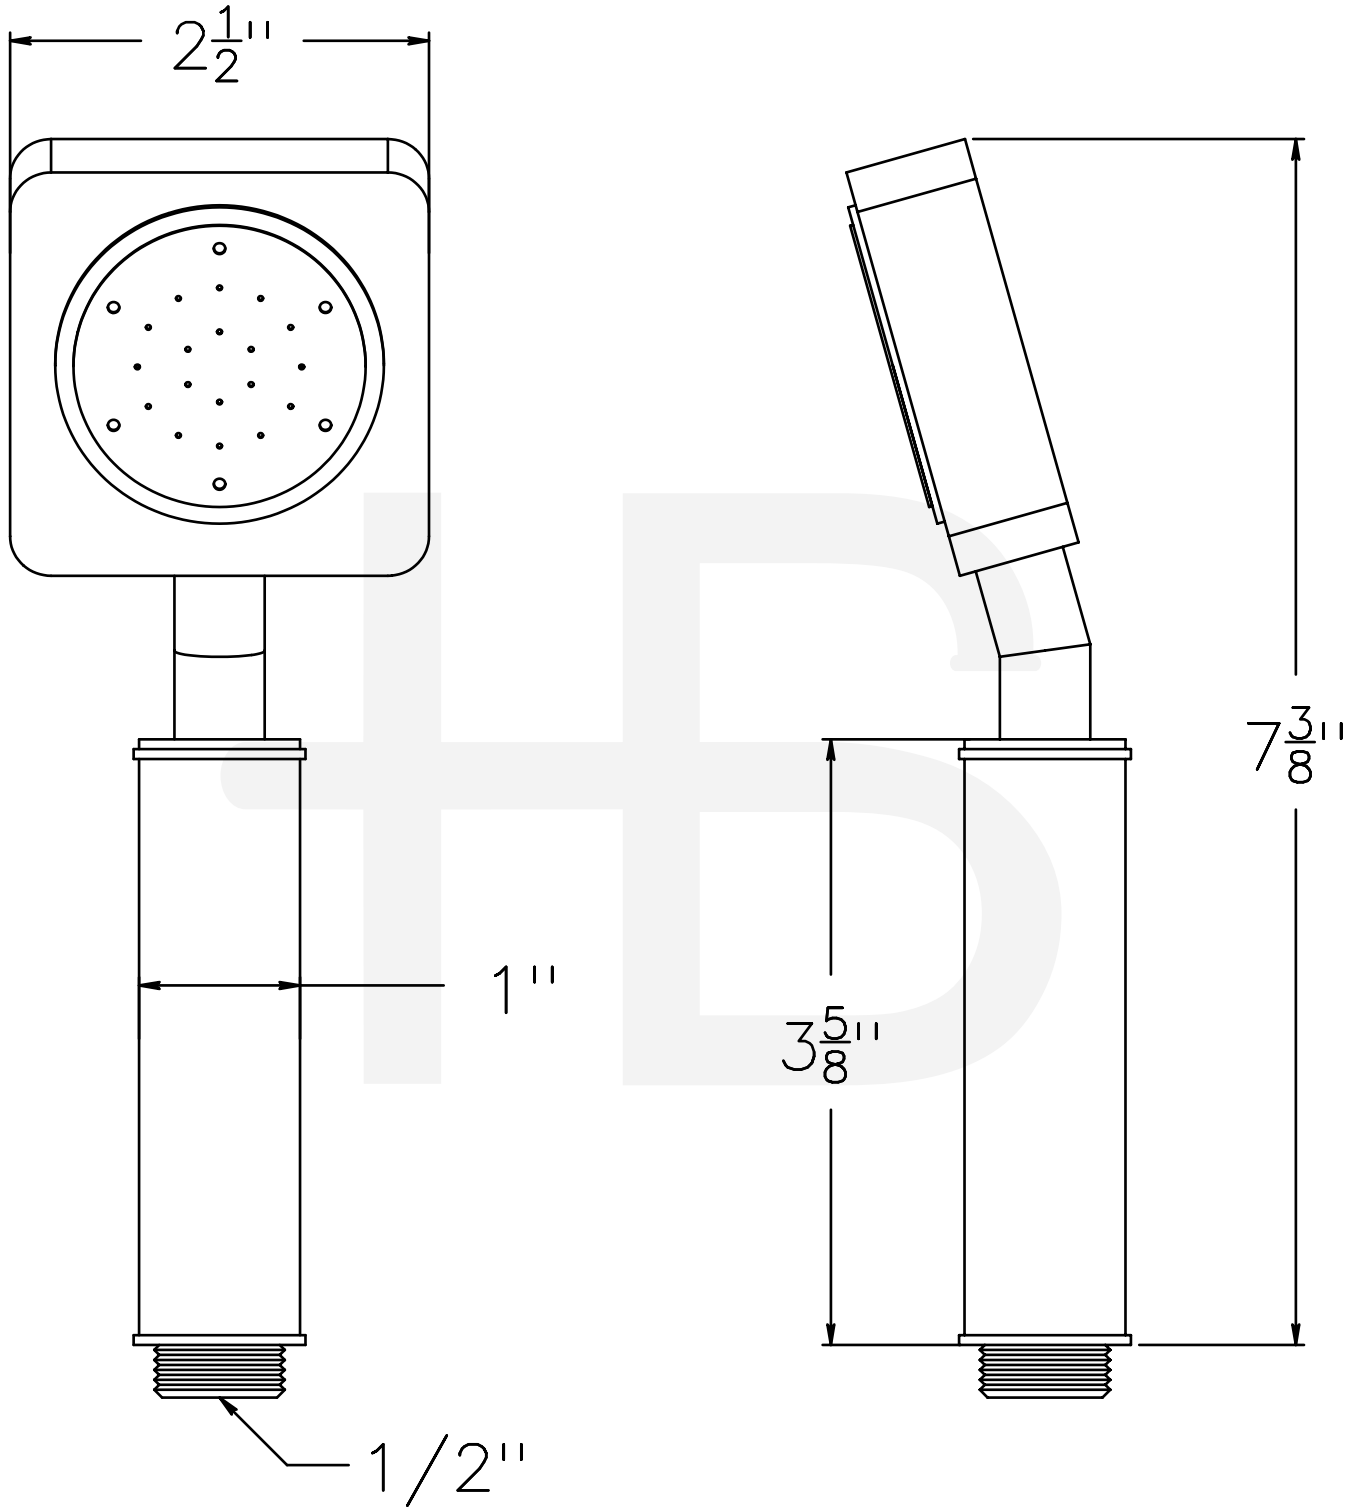

- Square style handshower for Intrigue series.
- Brass construction.

Item Number	Type	Date
121-xx	Accessories	01/26/2010