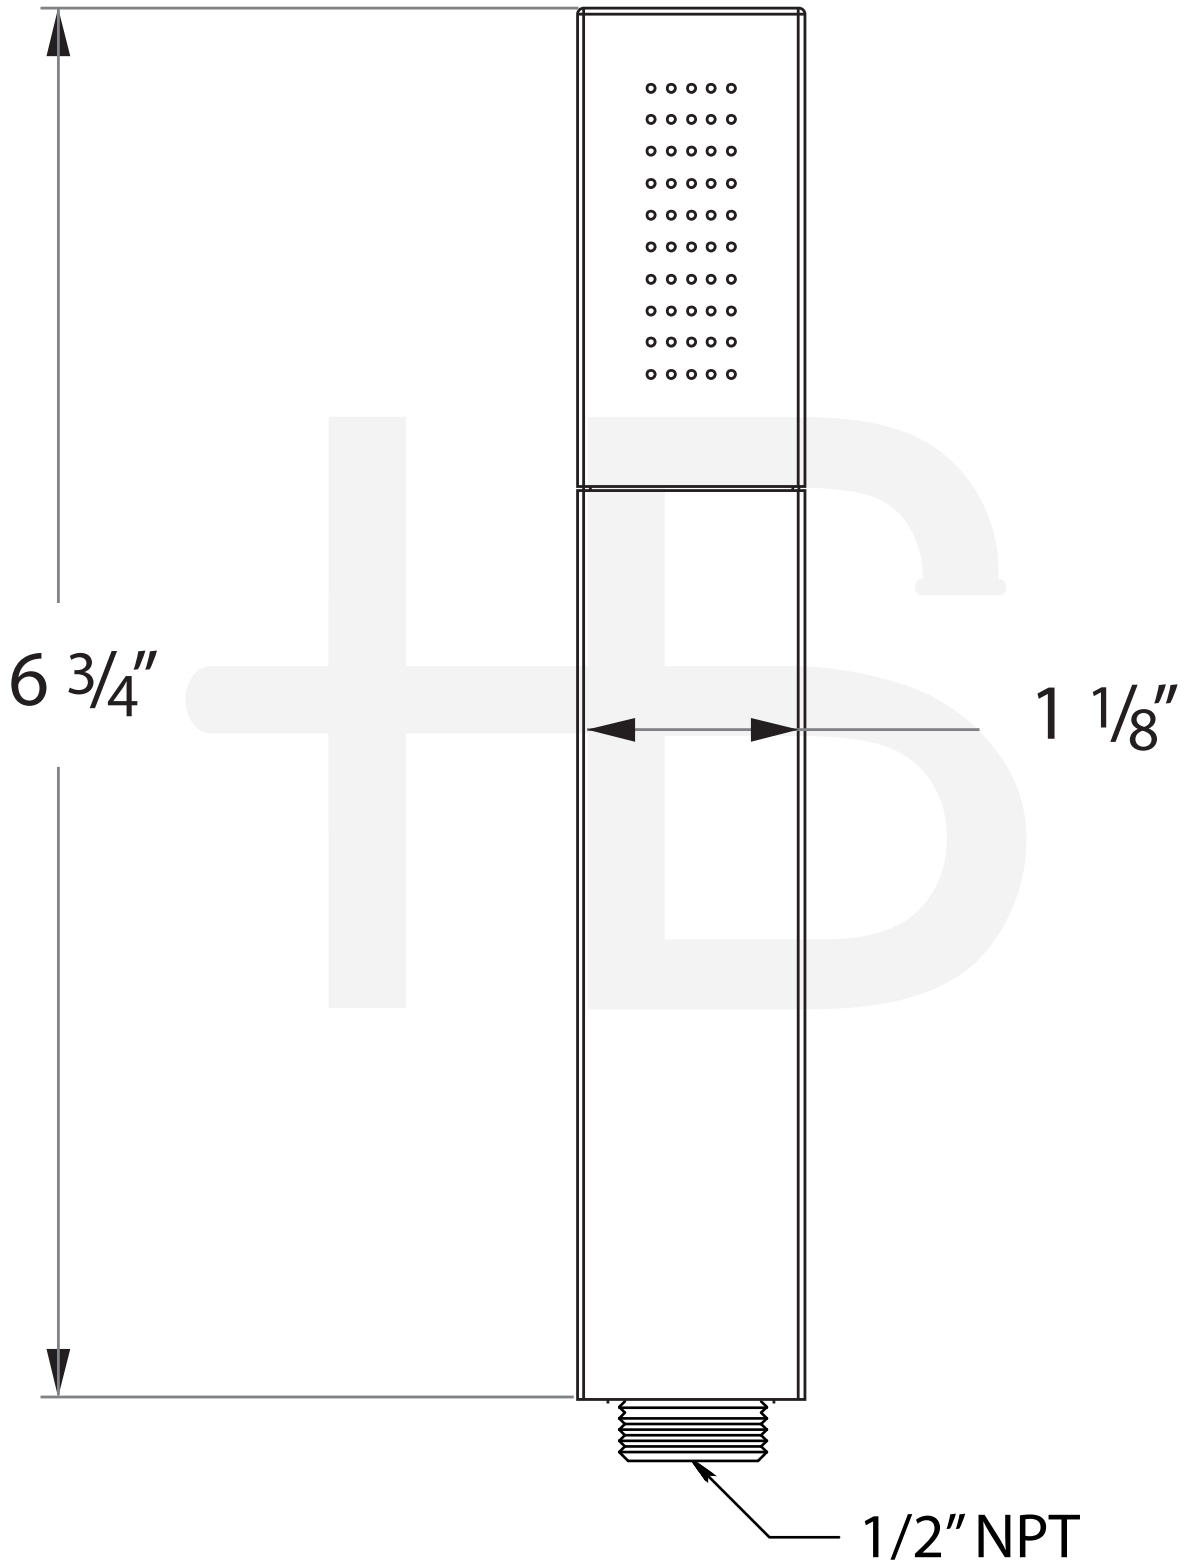

- Square style handshower
- Brass construction.

Item Number	Type	Date
117-xx	Accessories	01/26/2010