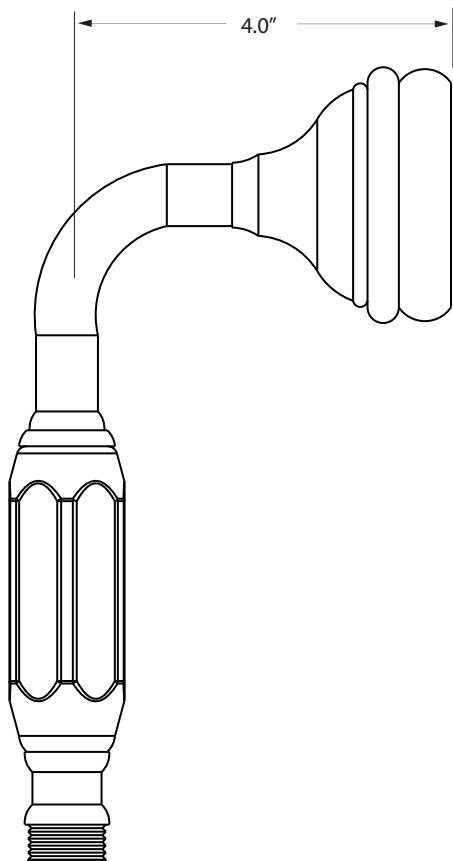

### Description

- Brass hand shower with procelin handle
- 1 setting function

### Colors / Finishes

- 01 - Chrome
- 20 - Antique Bronze

- 12 - Satin Nickel

Build-in backflow prevention device (check valve)