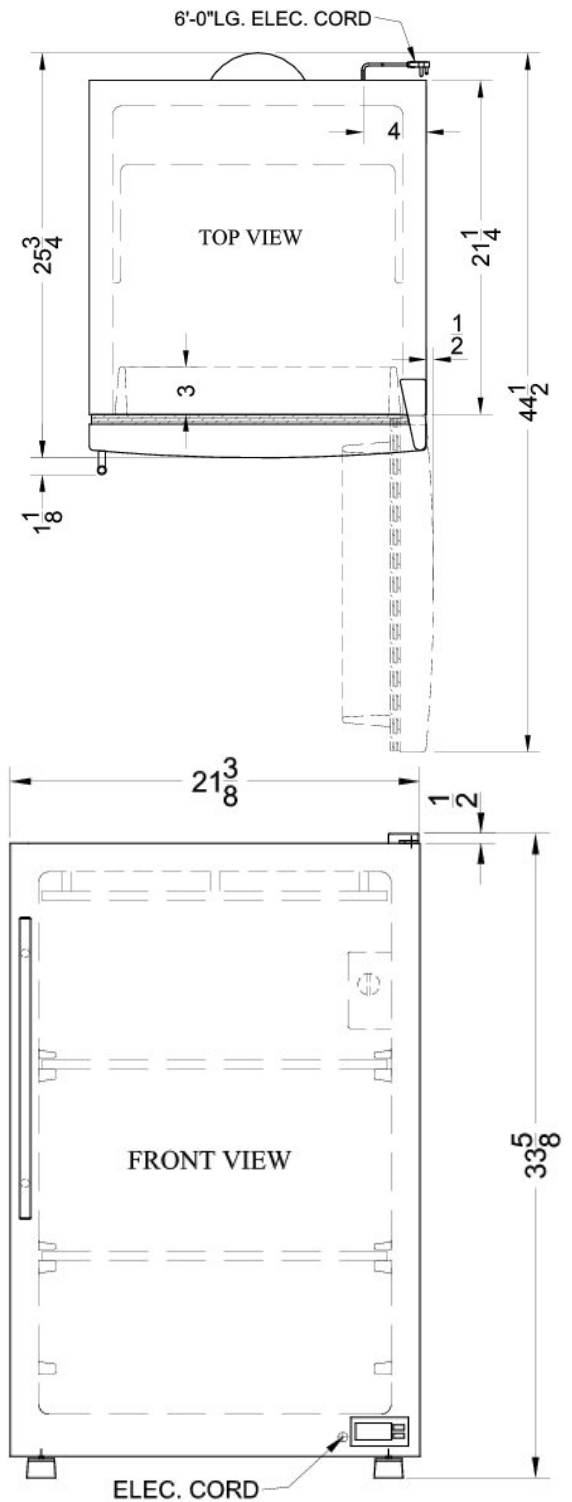

## FS60MSSVHFROST

33.13" x 22.0" x 25.75" (H x W x D)

COLD CAVERN beer froster, SUMMIT's counter height freezer that stores aluminum bottled beer at 24°F; with stainless steel door and pro handle

### Highlights:

Designed to store beer just above the freezing point

Stainless steel door and professional handle add modern luxury to any setting

Digital thermostat with external readout for easy and accurate temperature control

Fully finished white cabinet	Allows the unit to be used freestanding
Stainless steel door	Durable design with lasting elegance
Professional stainless steel handle	Thin 14mm diameter on vertical stainless steel handle
Slim counter height dimensions	Just 22 inches wide for easy placement in any small location
Digital thermostat	External temperature readout and precise temperature management with easy electronic controls
Pre-set to 24° F	Ideal temperature for storing aluminum bottles of cold beer
Manual defrost	No temperature fluctuations with a manual defrost system that keeps the cold inside
Open shelves	Fixed shelves accommodate bottles or cans
Door shelves	Store cans on the door for added convenience
100% CFC free	Environmentally friendly design without ozone-damaging chemicals

# ES60MSSVHFROST Specifications:

Height	33.13"
Width	22.0"
Depth	25.75"
Capacity	5.0 cu.ft.
Interior Height 1	29.5"
Interior Width 1	18.63"
Interior Depth 1	19.0"
Comp Step Height	7.5"
Comp Step Width	4.0"
Comp Step Depth	18.63"
Shipping Weight	95.0 lbs.
Weight	90.0 lbs.
Energy Usage/Year	321.0 kWh/year
US Electrical Safety	UL
Amps	1.1
Reversible	No
Door Swing	RHD
Shelf Quantity	2
Shelf Type	Wire
Full Door Shelf Quantity	3
Defrost Type	Manual
Depth with door at 90°	44.5"
Height to Hinge Cap	33.63"
Thermostat Type	Digital
Low Side PSI	130.0
Freon Oz	2.5
Refrigerant Type	R134a
High Side PSI	235.0
Parts/Labor Warranty	1 Year
Compressor Warranty	5 Years