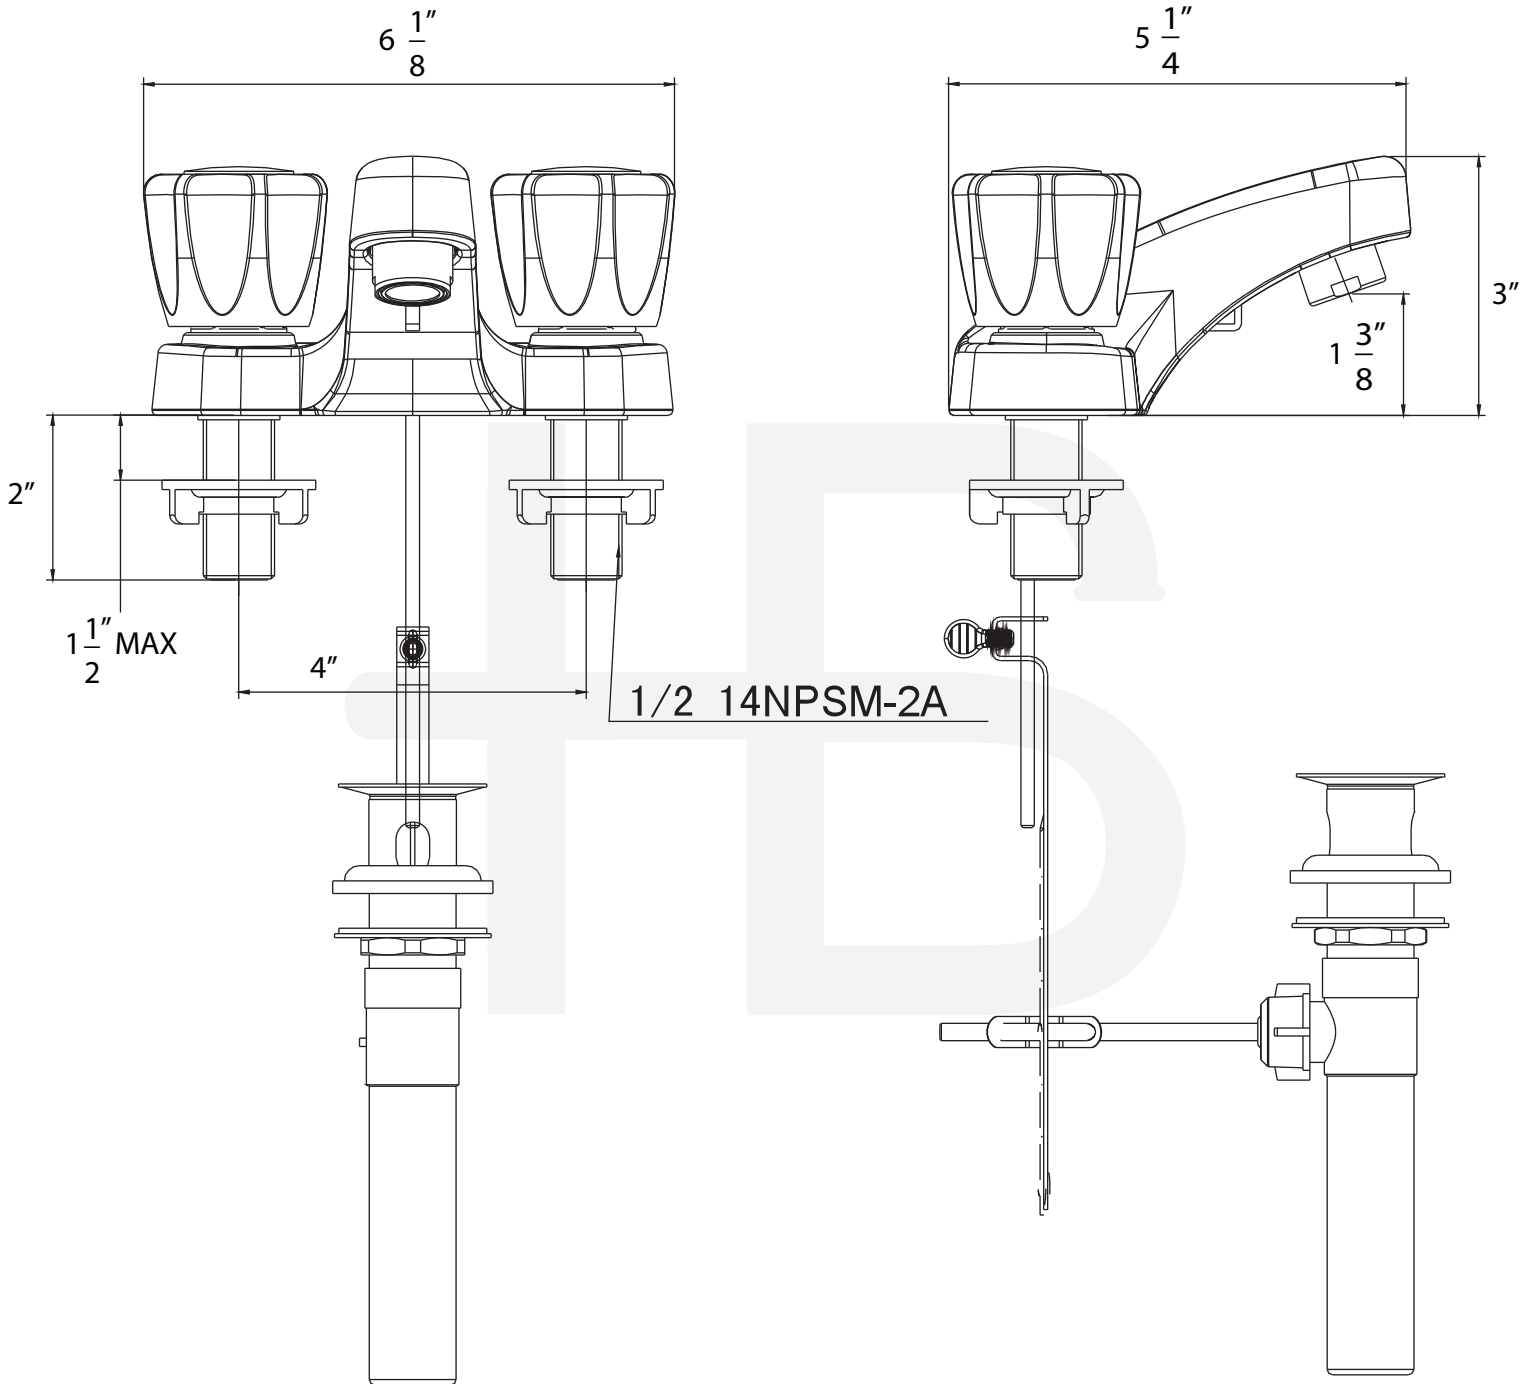

10433-xx - 4" center Set

Description

- Twin acrylic handles
- "Reliaflo" 4" center set lavatory faucet
- Zinc die cast housing
- 90 deg turn washer-less cartridges
- 50/50 Pop-up
- 1/2" NPS connections
- 1.5 GPM ASME compliant

BREAK DOWN Component Parts List

NO.	Part No	Qty
01	ATBH0070	1
02	ATBH0071	1
03	ATBM0022	1
04	CTNZ0004	2
05	CTWP0075	2
06	ATBA0125	2
07	CTWR0304	2
08	CTBT0079	2
09	CTCZ0157	1
10	CTRR0066	2
11	ATBY0183	1
12	CTCP0365	1
13	CTNP0011	2
14	CTXB0071	1
15	ATBX0040	1
16	CTWR0021	1
17	CTST1000	2
18	CTPP0036	1
19	ATAA0067	1

Item Number	Type	Date
10433-xx	Center Set	1/9/2014