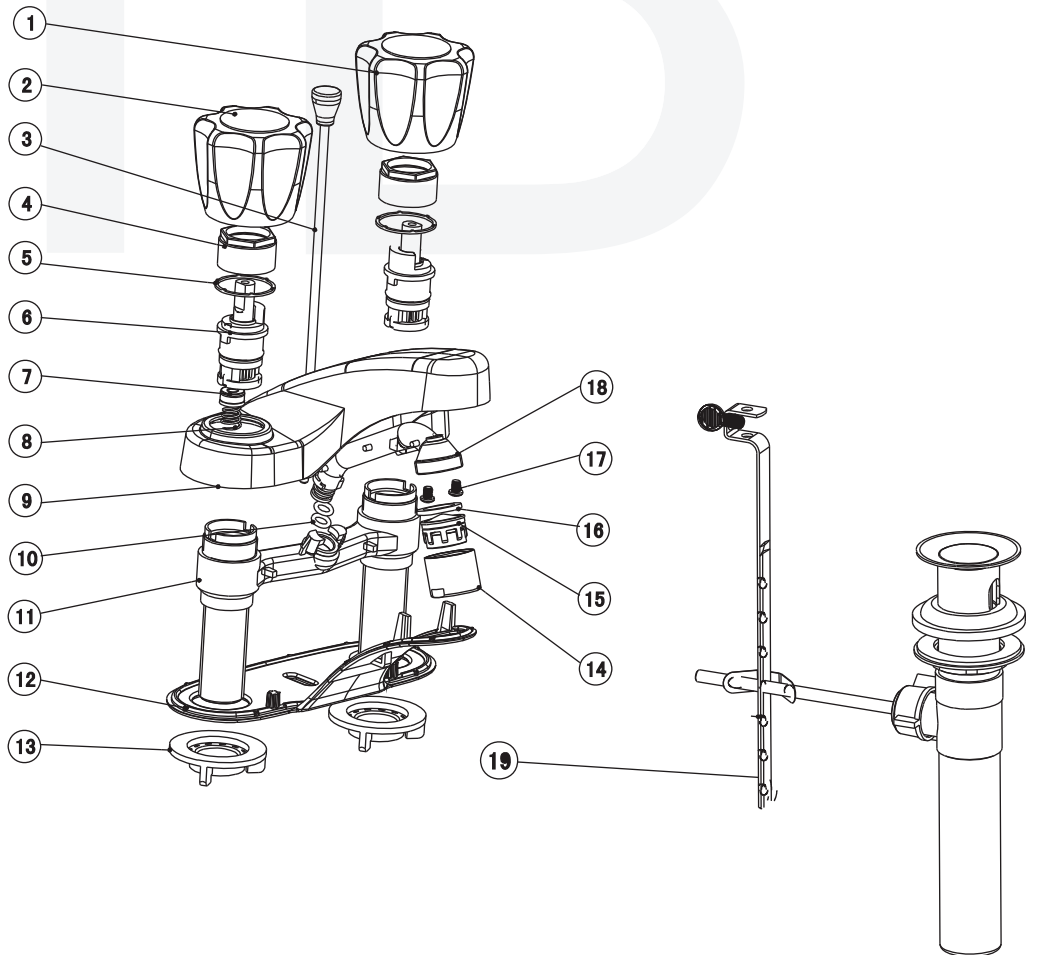

10433-xx - 4" center Set

Description

- Twin acrylic handles
- "Reliaflo" 4" center set lavatory faucet
- Zinc die cast housing
- 90 deg turn washer-less cartridges
- 50/50 Pop-up
- 1/2" NPS connections
- 1.5 GPM ASME compliant

BREAK DOWN Component Parts List

NO.	Part No	Qty
01	ATBH0070	1
02	ATBH0071	1
03	ATBM0022	1
04	CTNZ0004	2
05	CTWP0075	2
06	ATBA0125	2
07	CTWR0304	2
08	CTBT0079	2
09	CTCZ0157	1
10	CTRR0066	2
11	ATBY0183	1
12	CTCP0365	1
13	CTNP0011	2
14	CTXB0071	1
15	ATBX0040	1
16	CTWR0021	1
17	CTST1000	2
18	CTPP0036	1
19	ATAA0067	1

Item Number	Type	Date
10433-xx	Center Set	1/9/2014