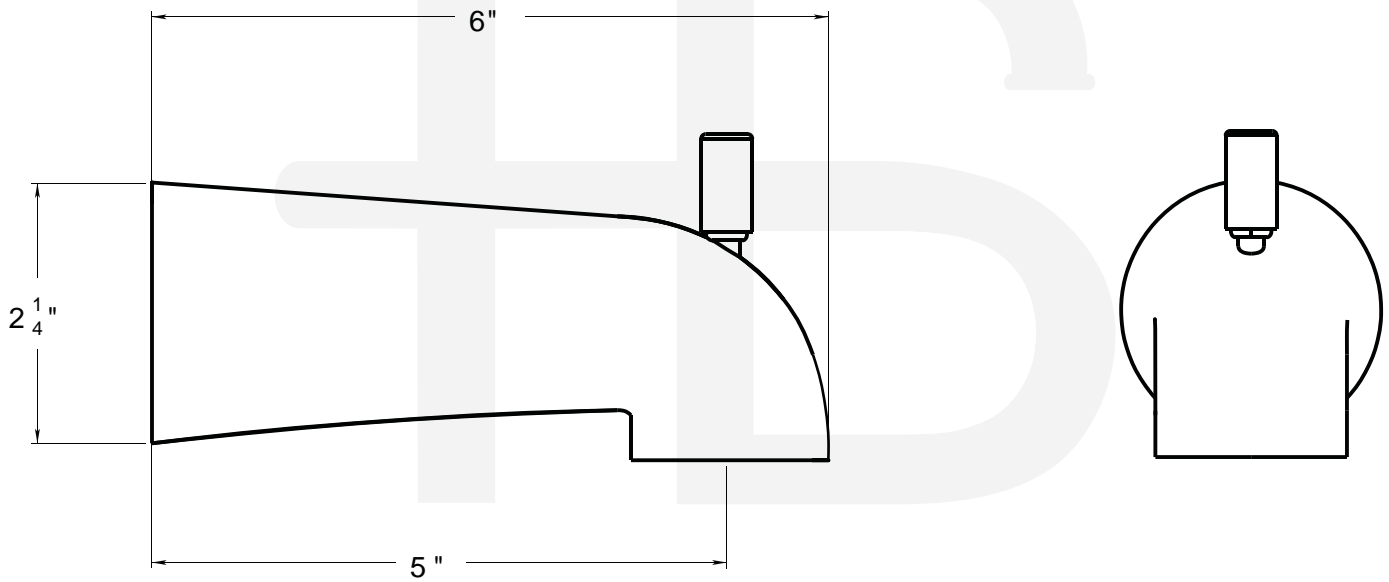

03381-xx Tub Spout

Description

- Tub spout with diverter
- Front diverter knob
- 1/2" connection

Colors / Finishes

- 01 - Chrome
- 72 - PVD Satin Nickel

Item Number	Type	Date
03381-01	Accessories	02/23/2012