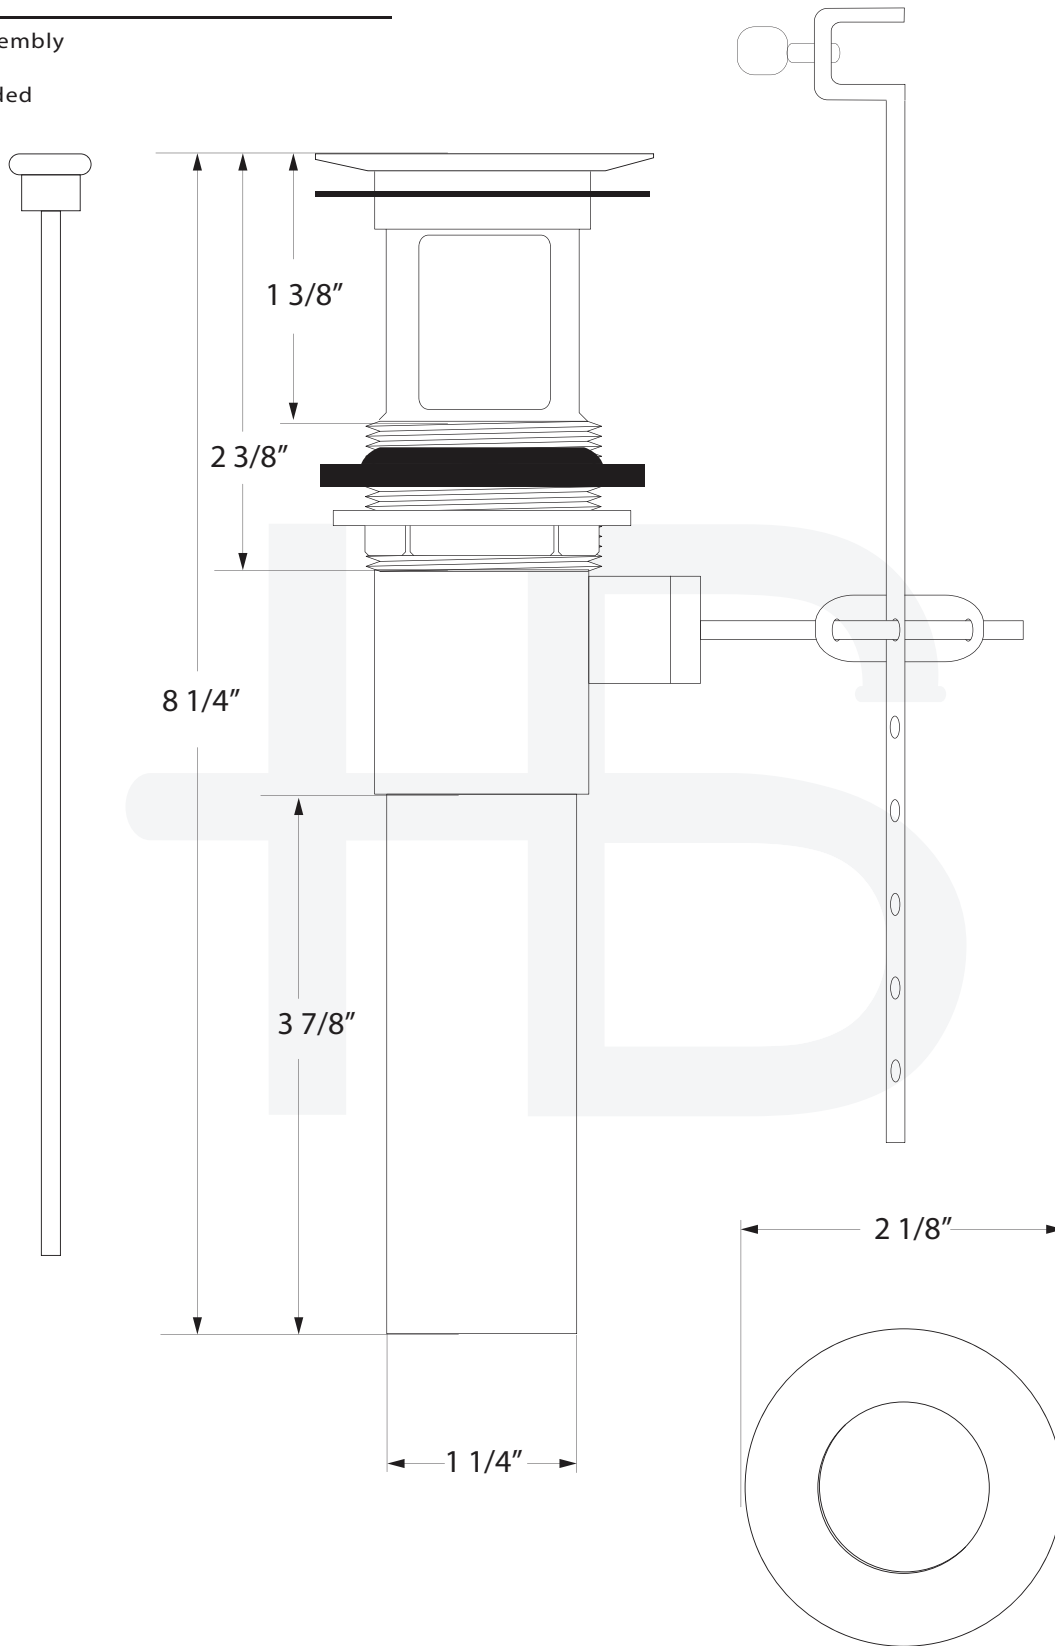

01130-xx

Description

- 50-50 pop-up assembly
- With Overflow
- Pop-up rod included
- ABS tail piece

Item Number	Type	Date
01130-xx	Accessories	10/6/2009